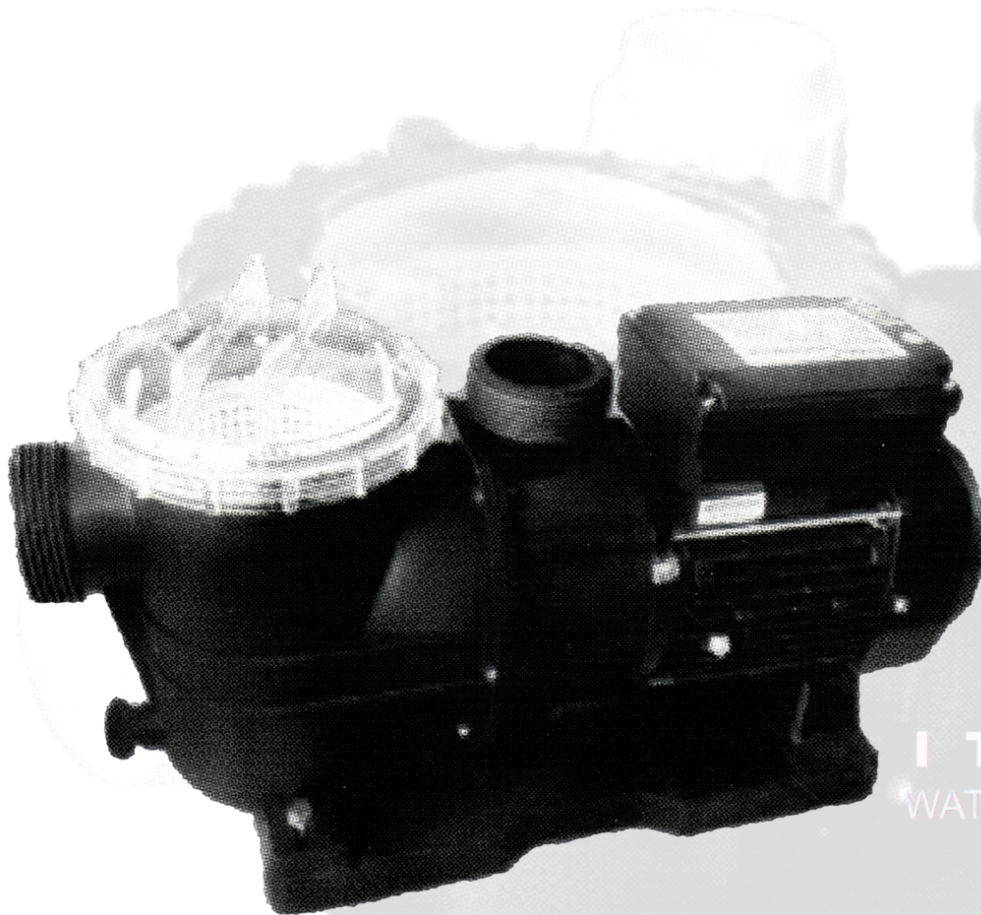

mw
mitra water

VENEZIA®

ITALY
WATER SYSTEM

POMPA KOLAM RENANG

**image displayed above as reference may differ from actual product requested*

MITRA WATER

CV. Mitra Usaha Mandiri

Water

Treatment

Specialist.

www.supplierfilterair.com

Office :

JL. Pucang Anom no.22,
Pucang Sewu, Gubeng, Surabaya
60282

Phone :

031-9944-9590

POMPA KOLAM RENANG